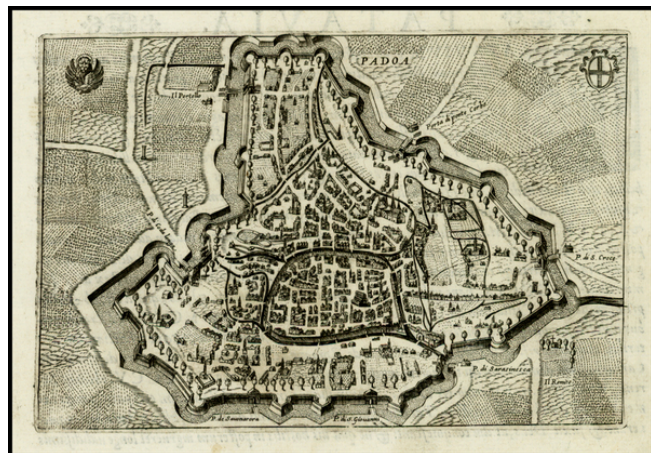

Barry Lawrence Ruderman Antique Maps Inc.

7407 La Jolla Boulevard
La Jolla, CA 92037

www.raremaps.com

(858) 551-8500
blr@raremaps.com

Padoa

Stock#: 27652
Map Maker: Bertelli
Date: 1599
Place: Venice
Color: Uncolored
Condition: VG
Size: 7.5 x 5 inches
Price: SOLD

Description:

Detailed view of the walled town of Padoa which appeared in Bertelli's *Theatrum Urbium Italicarum*, first published in Venice in 1599.

Includes a striking view of the town, main gates and fortified walls, with 2 large coats of arms.