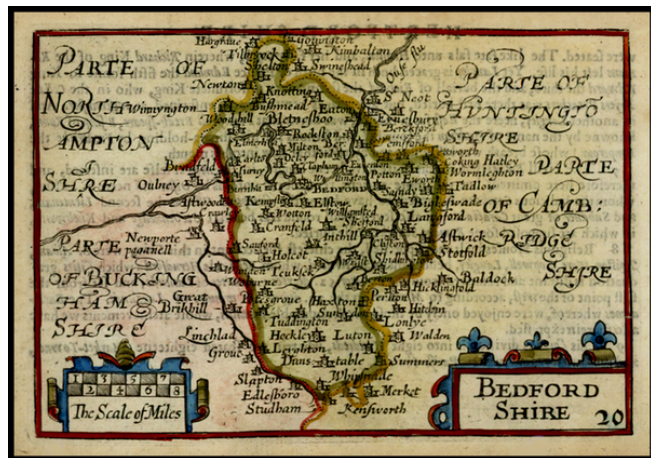

Barry Lawrence Ruderman Antique Maps Inc.

7407 La Jolla Boulevard
La Jolla, CA 92037

www.raremaps.com

(858) 551-8500
blr@raremaps.com

Bedford Shire

Stock#: 27651
Map Maker: Speed
Date: 1646
Place: London
Color: Hand Colored
Condition: VG+
Size: 5 x 3.5 inches
Price: SOLD

Description:

Nice example of Speed's map of the county of Bedfordshire, from Speed's *Epitome*.

The maps were engraved by Peter Van Den Keere (Petrus Kaerius).

Detailed Condition: