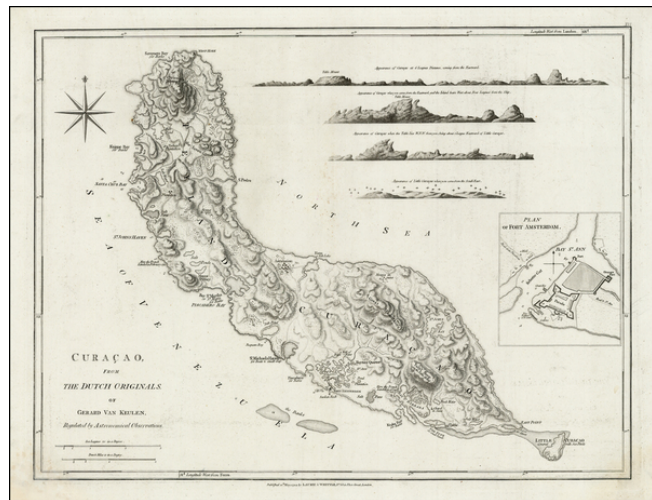

Barry Lawrence Ruderman Antique Maps Inc.

7407 La Jolla Boulevard
La Jolla, CA 92037

www.raremaps.com

(858) 551-8500
blr@raremaps.com

Curacao From The Dutch Originals of Gerard Van Keulen . . .

Stock#: 27622
Map Maker: Laurie & Whittle
Date: 1795
Place: London
Color: Hand Colored
Condition: VG
Size: 22.5 x 19 inches
Price: SOLD

Description:

Nice old color example of Laurie & Whittle's map of Curacao.

Detailed Condition: