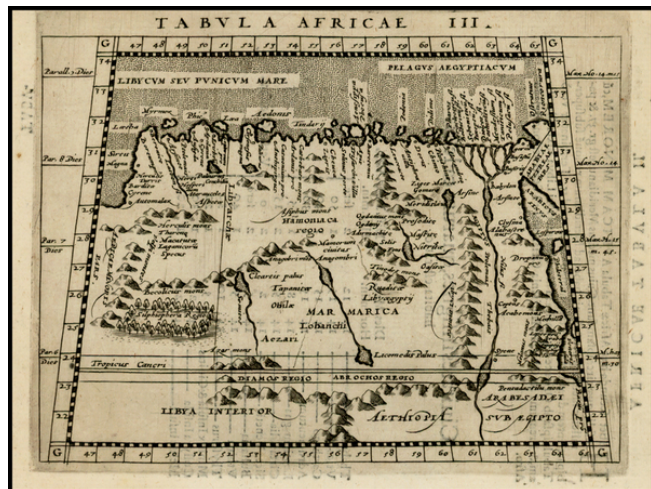

## Tabula Africae III (Nile & Libya to Eastern Libya)

**Stock#:** 27569  
**Map Maker:** Magini  
**Date:** 1597  
**Place:** Venice  
**Color:** Uncolored  
**Condition:** VG  
**Size:** 7 x 5 inches  
**Price:** SOLD

### Description:

A nice example of Magini's map of the Northeastern portion of Africa, based on Ptolemy.

Extends east to Egypt and the Red Sea and south to Libya Interior.