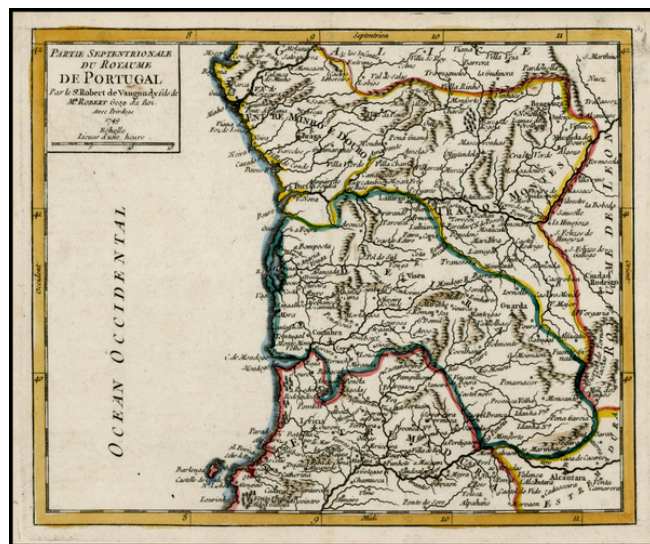

Barry Lawrence Ruderman Antique Maps Inc.

7407 La Jolla Boulevard
La Jolla, CA 92037

www.raremaps.com

(858) 551-8500
blr@raremaps.com

Partie Septentrionale Du Royaume De Portugal . . . 1749

Stock#: 27562
Map Maker: de Vaugondy
Date: 1749
Place: Paris
Color: Hand Colored
Condition: VG+
Size: 6.5 x 7.5 inches
Price: \$95.00

Description:

Detailed map of the Northern part of Portugal, from De Vaugondy's *Atlas Portatif*.

Detailed Condition: