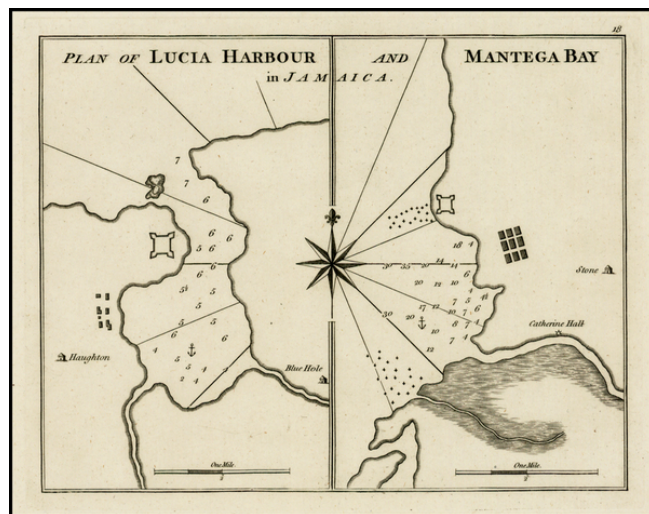

Barry Lawrence Ruderman Antique Maps Inc.

7407 La Jolla Boulevard
La Jolla, CA 92037

www.raremaps.com

(858) 551-8500
blr@raremaps.com

Plan of Lucia Harbour and Mantega Bay in Jamaica

Stock#: 27512
Map Maker: Sayer & Bennett
Date: 1794
Place: London
Color: Uncolored
Condition: VG+
Size: 9 x 7 inches
Price: \$145.00

Description:

Rare early plan of Lucia Harbor and Mantega, published by Sayer & Bennett, one of the earliest obtainable English Plans of the harbor.

Includes a detailed charting of the harbor and Bay, with soundings and anchorages, and place names.