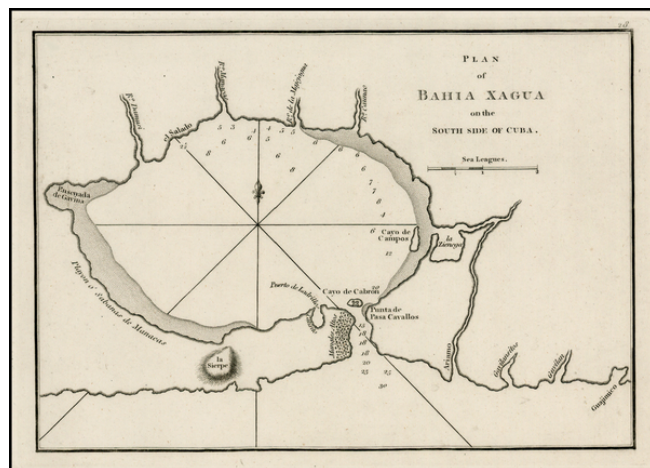

## Plan of Bahia Xagua on the South Side of Cuba

**Stock#:** 27428  
**Map Maker:** Sayer & Bennett  
**Date:** 1794  
**Place:** London  
**Color:** Uncolored  
**Condition:** VG+  
**Size:** 9 x 7 inches  
**Price:** \$125.00

### Description:

Rare early plan of the Harbor of Xagua, first published by Sayer & Bennett, one of the earliest obtainable English Plans of the harbor.

Includes a plan of the harbor, small islands, lagoons,, soundings, and place names.