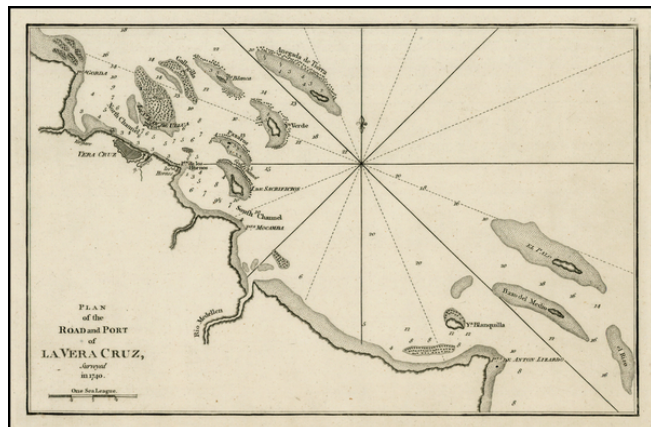

## Plan of the Road and Port of La Vera Cruz, Surveyed in 1740

**Stock#:** 27395  
**Map Maker:** Sayer & Bennett  
**Date:** 1794  
**Place:** London  
**Color:** Uncolored  
**Condition:** VG+  
**Size:** 9 x 7 inches  
**Price:** SOLD

### Description:

Rare early plan of Vera Cruz, Mexico and environ, first published by Sayer & Bennett. One of the earliest obtainable English Plans of the harbor.

Includes a plan of town, neighboring islands, soundings and anchorages, and place names.