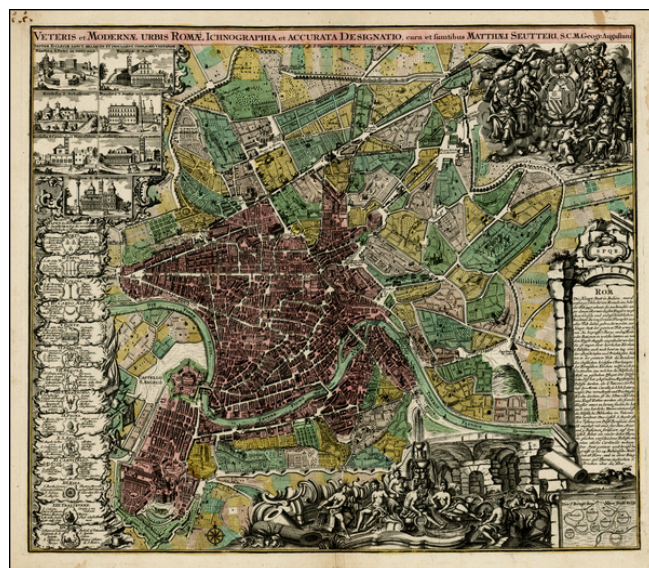

**Stock#:** 27346  
**Map Maker:** Seutter  
**Date:** 1730 circa  
**Place:** Rome  
**Color:** Hand Colored  
**Condition:** VG  
**Size:** 22 x 19.5 inches  
**Price:** \$1,200.00

**Description:**

Decorative plan of Rome by Seutter, one of the most prolific printers of town plans in Germany during the 18th Century.

The plan includes ichnographic representations of a number of the major buildings and structures of ancient and modern Rome, along with 7 inset views, 14 smaller cartouches and 2 elaborate allegorical cartouches.