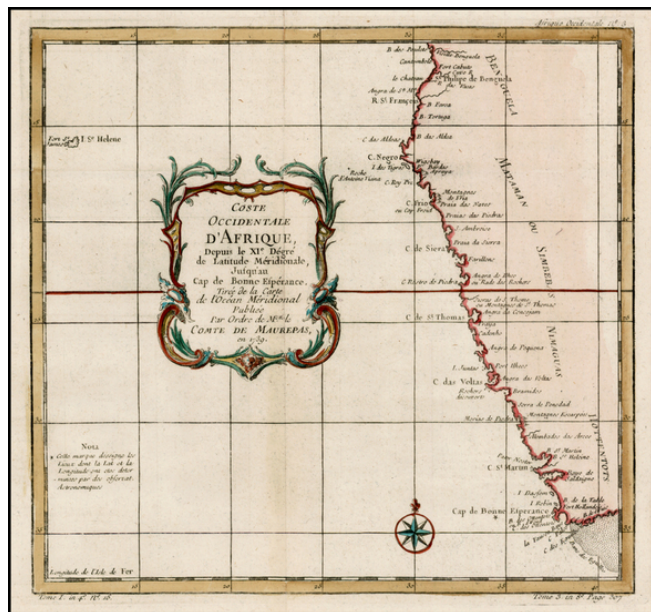

Barry Lawrence Ruderman Antique Maps Inc.

7407 La Jolla Boulevard
La Jolla, CA 92037

www.raremaps.com

(858) 551-8500
blr@raremaps.com

Coste Occidentale D'Afrique Depuis le XIe. Degre De Latitude Meridional, Jusqua'au Cap de Bonne Esperance Tiree de la Carte de l'Ocean Meridional . . . 1739

Stock#: 27326
Map Maker: Bellin
Date: 1757
Place: Paris
Color: Hand Colored
Condition: VG+
Size: 10.5 x 10.5 inches
Price: \$110.00

Description:

Detailed map of the southwestern coast of Africa, from St. Philipe de Benguela to Cap de Bonne Esperance (Cape of Good Hope).

Nice coast detail and attractive wash colors. A highly detailed map from this important French Cartographer.

Detailed Condition: