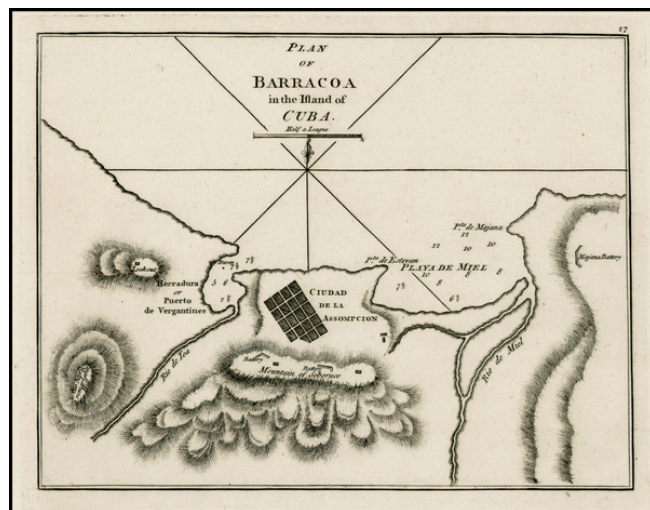

## Plan of Barracoa in the Island of Cuba

**Stock#:** 27323  
**Map Maker:** Sayer & Bennett  
**Date:** 1794  
**Place:** London  
**Color:** Uncolored  
**Condition:** VG+  
**Size:** 9 x 7 inches  
**Price:** \$ 125.00

### Description:

Rare early plan of Barracoa, first published by Sayer & Bennett, one of the earliest obtainable English Plans of the harbor.

Includes a town plan of Ciudad de la Assompcion (sic), detailed charting of the harbor, Battery positions, look out, etc., with soundings and anchorages, and place names.