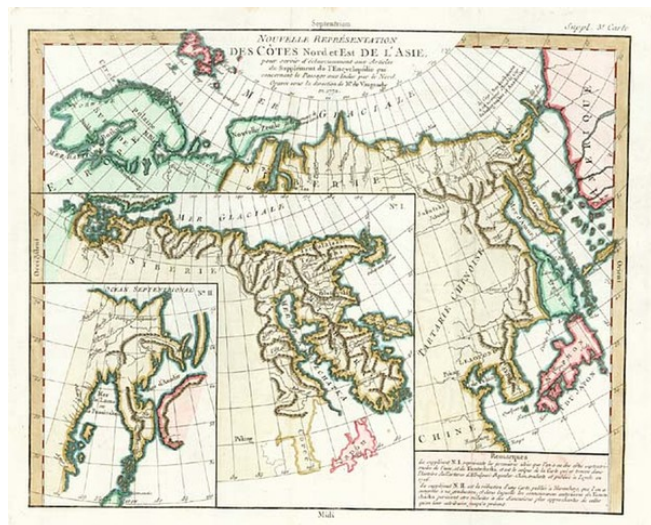

## Nouvelle Representation Des Cotes Nord et Est De L'Asie, pour servir ... Articles du Supplement de l'Encyclopedie qui concerent le Passage aux Indes par le Nord ... 1772

**Stock#:** 2730  
**Map Maker:** Diderot / de Vaugondy  
**Date:** 1772  
**Place:** Paris  
**Color:** Hand Colored  
**Condition:** VG+  
**Size:** 15 x 11 inches  
**Price:** SOLD

### Description:

Fascinating study of the prevailing theories regarding the Northeast Coast of Asia during the second half of the 18th Century, prepared by Diderot. The 10 maps which accompany the supplement to Diderot's Encyclopedia are one of the earliest studies of comparative cartography, compiling the most modern variant theories and setting them out side by side or in a series of maps. This set of 3 maps focuses on the 3 theories of the NE Coast of Asia as reported by various German & Russian explorers. The NE Passage is the focal point of this map, contrasting the reports of three 18th Century cartographers.