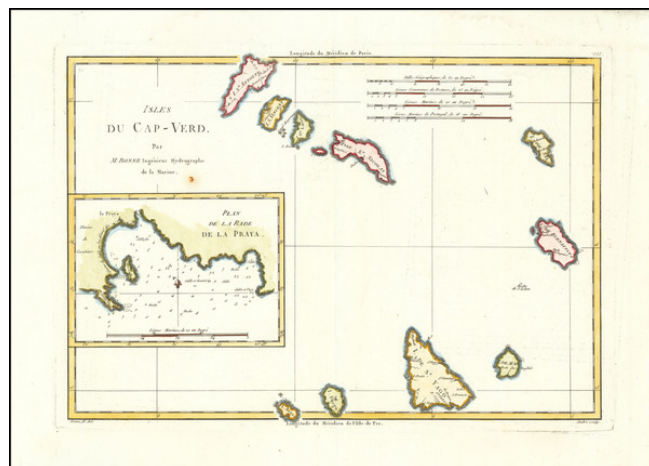

Barry Lawrence Ruderman Antique Maps Inc.

7407 La Jolla Boulevard
La Jolla, CA 92037

www.raremaps.com

(858) 551-8500
blr@raremaps.com

Isles Du Cap-Verd

Stock#: 27146
Map Maker: Bonne
Date: 1787
Place: Paris
Color: Hand Colored
Condition: VG
Size: 13 x 9.5 inches
Price: \$ 125.00

Description:

Detailed map showing the Cape Verde islands, with a large inset of La Rade De La Praya.

Shows towns, rivers, mountains, lakes, etc. Detailed map of the region from this classic 18th Century French atlas.