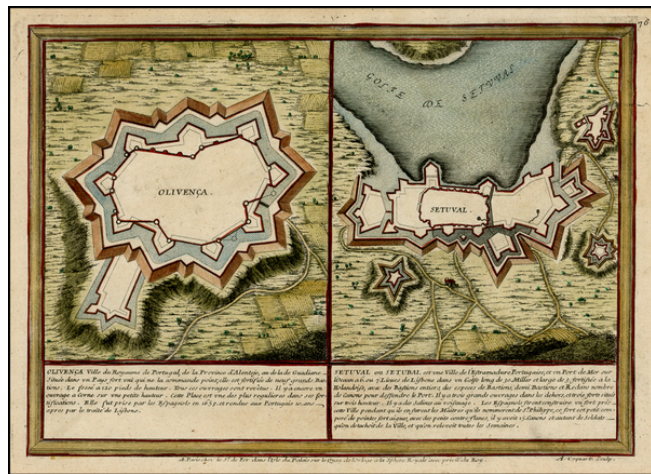

## Olvenca (and) Setuval

**Stock#:** 27112  
**Map Maker:** de Fer  
  
**Date:** 1705  
**Place:** Paris  
**Color:** Hand Colored  
**Condition:** VG  
**Size:** 13 x 9.5 inches  
  
**Price:** \$75.00

### Description:

Two plans showing the fortifications of the towns of Olvenca and Setuval in Portugal.