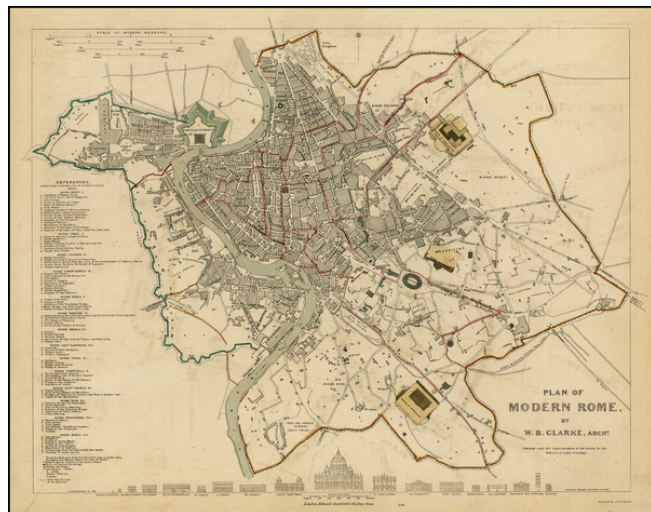

## Plan of Modern Rome

**Stock#:** 27108  
**Map Maker:** SDUK  
**Date:** 1830  
**Place:** London  
**Color:** Outline Color  
**Condition:** VG  
**Size:** 15.5 x 12 inches  
**Price:** SOLD

### Description:

Fabulous town plan and city view of Rome with great detail, including a comparison of the principal modern buildings.

One of the best 19th Century English towns plans to appear in a commercial atlas.