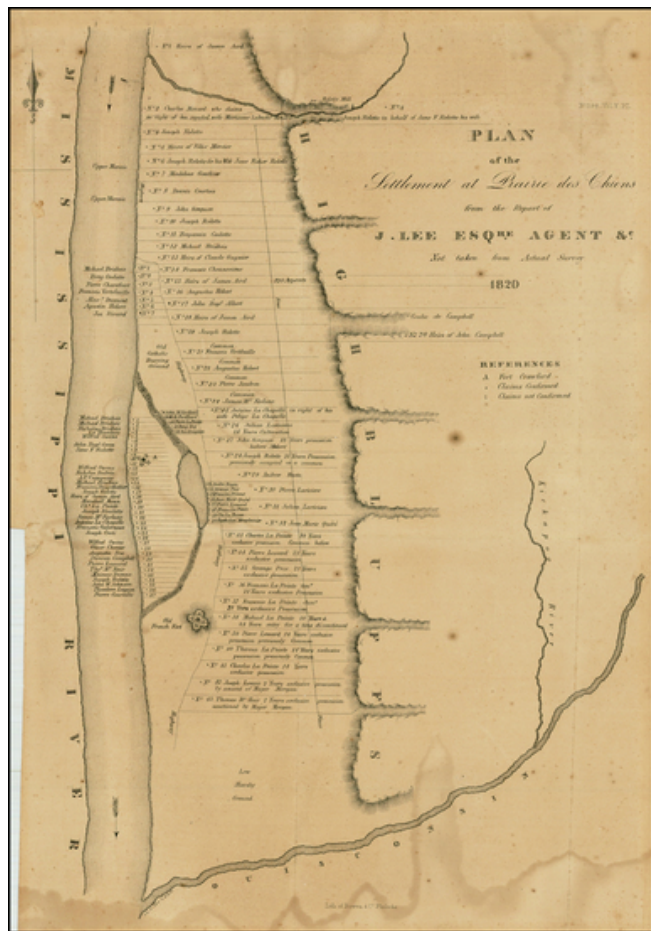

Barry Lawrence Ruderman Antique Maps Inc.

7407 La Jolla Boulevard
La Jolla, CA 92037

www.raremaps.com

(858) 551-8500
blr@raremaps.com

Plan of the Settlement at Prairie des Chiens from the Report of J. Lee Esqre. Agent &c. Not taken from Actual Survey 1820

Stock#: 27095
Map Maker: Bowen & Co.
Date: 1834
Place: Philadelphia
Color: Uncolored
Condition: VG
Size: 19 x 135 inches
Price: SOLD

Description:

Early map of the townsite of Prairie des Chiens, from an early US Government report.