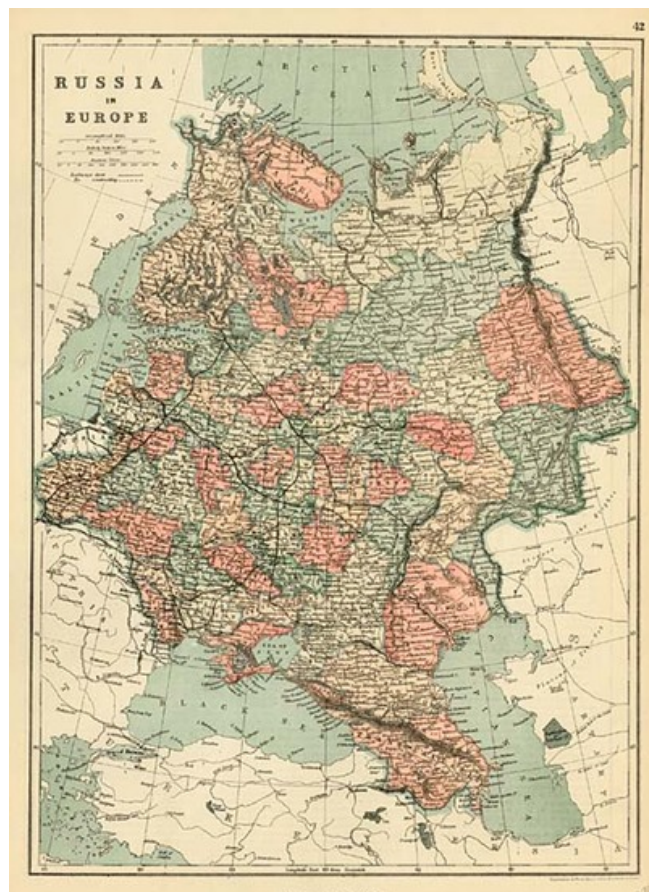

Barry Lawrence Ruderman Antique Maps Inc.

7407 La Jolla Boulevard
La Jolla, CA 92037

www.raremaps.com

(858) 551-8500
blr@raremaps.com

Russia in Europe

Stock#: 2703
Map Maker: Williams
Date: 1873
Place: New York
Color: Color
Condition: VG+
Size: 17 x 13 inches
Price: SOLD

Description:

Highly detailed map, colored by regions and showing towns, roads, railroads, mountains, rivers, islands, etc.

Detailed Condition: