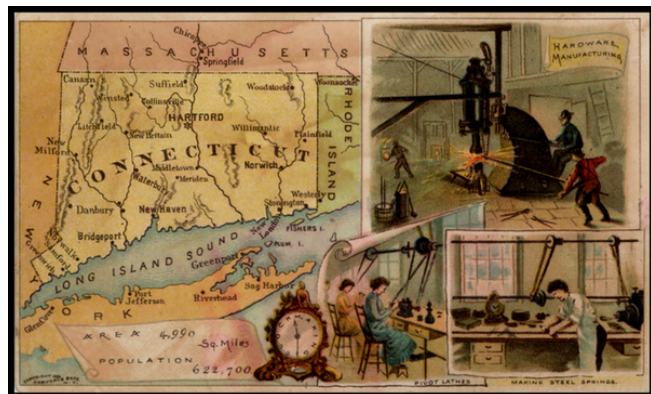

Barry Lawrence Ruderman Antique Maps Inc.

7407 La Jolla Boulevard
La Jolla, CA 92037

www.raremaps.com

(858) 551-8500
blr@raremaps.com

Connecticut

Stock#: 27020
Map Maker: Arbuckle Brothers Coffee Co.
Date: 1889
Place: New York
Color: Color
Condition: VG
Size: 5 x 3 inches
Price: SOLD

Description:

Decorative and unusual trading card map from this famous series. Map is surrounded by decorative vignette, showing Hardware Manufacturing, Pivot lathes and making steel springs Includes population statistics.