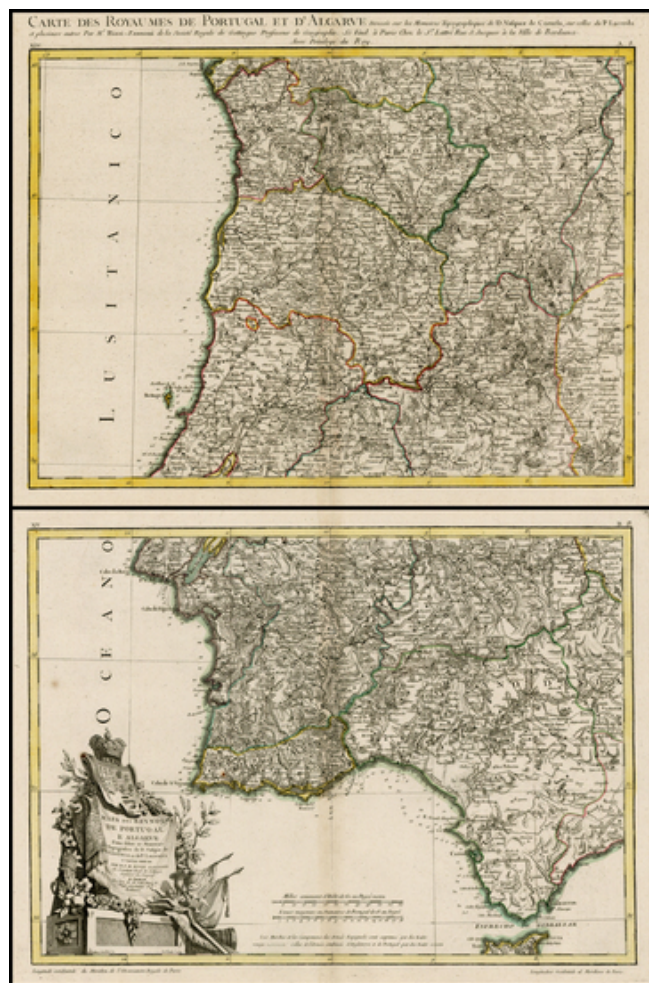

Stock#: 27019
Map Maker: Rizzi-Zannoni
Date: 1770
Place: Paris
Color: Hand Colored
Condition: VG+
Size: 23 x 17 inches (if joined)
Price: \$ 245.00

Description:

Scarce double page map of Portugal in original color, from Rizzi-Zannoni, the Royal Geographer of France.

One of the most highly detailed large format maps of Portugal published in a commercial atlas during the period. Includes exceptional detail, showing towns, roads, rivers, mountains, lakes, and many other minor details. The engraving style is uniquely topographical for the period.

Decorative cartouche in original color. Second title at the top in French. A fine wide margined example.

**Barry Lawrence Ruderman
Antique Maps Inc.**

7407 La Jolla Boulevard
La Jolla, CA 92037

www.raremaps.com

(858) 551-8500
blr@raremaps.com

**Mapa Dos Reynos De Portugal E Algarve Feita sobre as Memorias Topografica de D.
Vasque de Cozuela as do P. Lacerda e varios outras ...**

Detailed Condition: