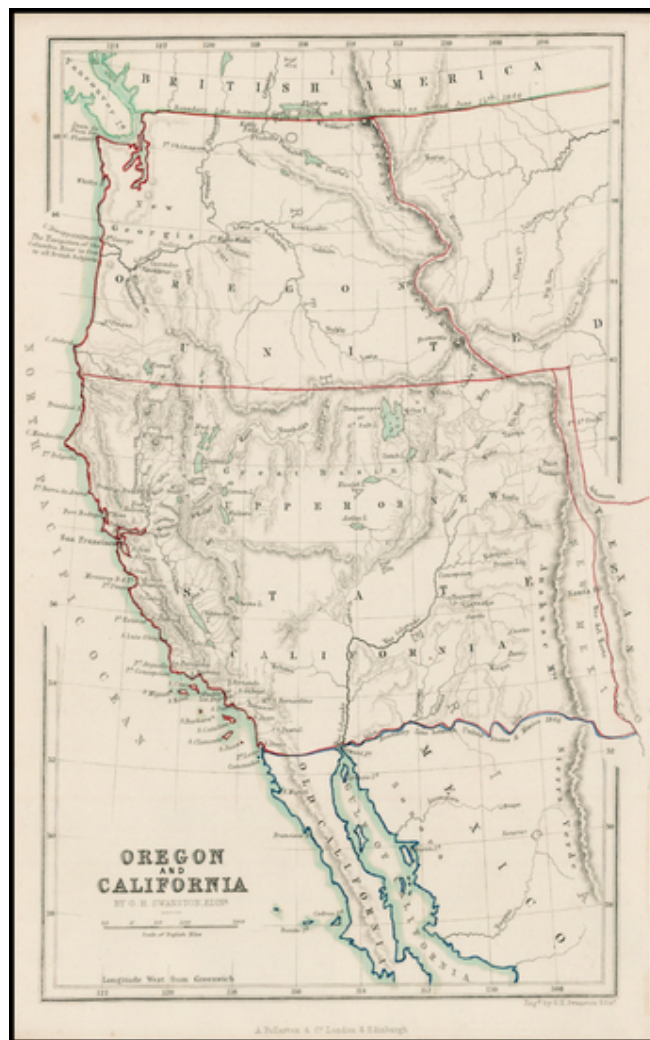

## Oregon and California

**Stock#:** 27004  
**Map Maker:** Fullarton & Co.  
**Date:** 1849  
**Place:** London & Edinburgh  
**Color:** Hand Colored  
**Condition:** VG+  
**Size:** 9 x 6 inches  
**Price:** SOLD

### Description:

Interesting early map of the West, at the time of the California Gold Rush.

Includes nice detail in California and along the Columbia River and Rio Colorado River. Pre-Gadsden Purchase Border. A note in the Pacific states that Navigation of the Columbia River is free to all British Subjects.