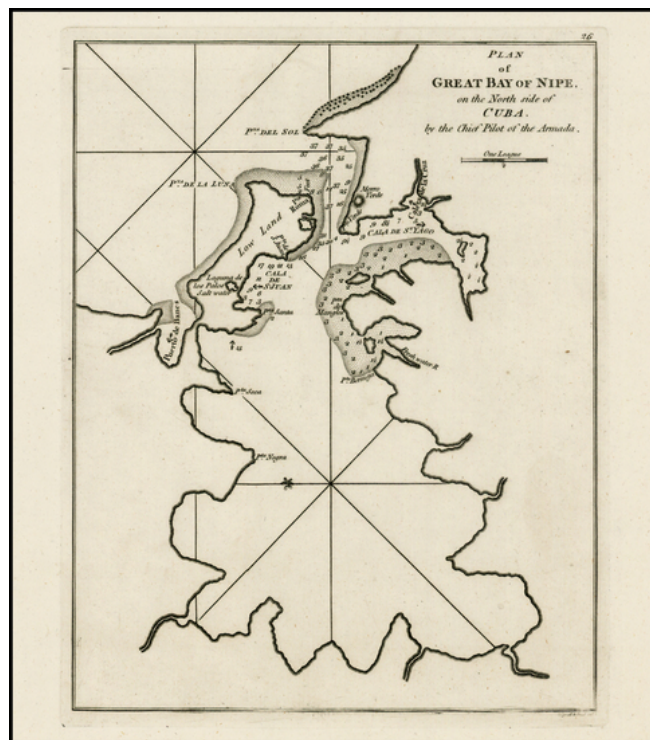

**Barry Lawrence Ruderman
Antique Maps Inc.**

7407 La Jolla Boulevard
La Jolla, CA 92037

www.raremaps.com

(858) 551-8500
blr@raremaps.com

Plan of Great Bay of Nipe on th North Side of Cuba, by the Chief Pilot of the Armada.

Stock#: 26952
Map Maker: Sayer & Bennett
Date: 1794
Place: London
Color: Uncolored
Condition: VG+
Size: 7 x 9 inches
Price: \$ 175.00

Description:

Rare early plan of Bahia de Nipe, Cuba, published by Sayer & Bennett, one of the earliest obtainable English Plans of the harbor.

Includes a detailed charting of the harbor, with soundings and anchorages, and place names.

Detailed Condition: