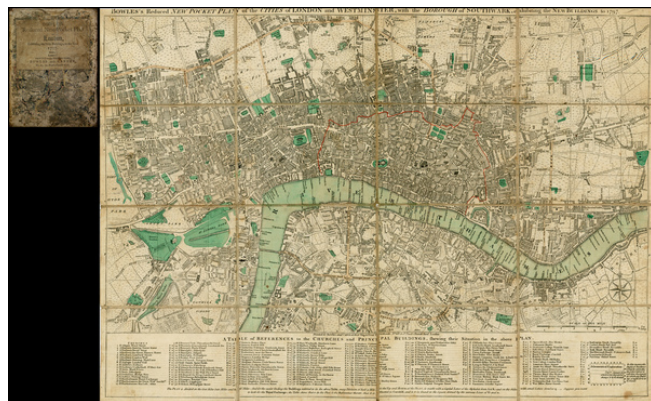

## **Bowles's Reduced New Pocket Plan of the Cities of London and Westminster, with the Borough of Southwark, exhibiting New Buildings to 1797**

**Stock#:** 26854  
**Map Maker:** Bowles & Carver  
**Date:** 1797  
**Place:** London  
**Color:** Hand Colored  
**Condition:** VG  
**Size:** 21.5 x 15 inches  
**Price:** \$675.00

### **Description:**

Highly detailed folding map of London in original slip case.

The map is exceptionally detailed, including all of the buildings constructed up to 1797. Bowles regularly updated this map, making it one of the most up to date maps of London published during the period.

The reference key notes nearly 200 churches and principal buildings, with a coordinate locating them on the map for ease of use. A fine example of this 18th century map of London.

### **Detailed Condition:**

Case Map. Segmented and laid on linen, with original marbled slip case and paste down title.