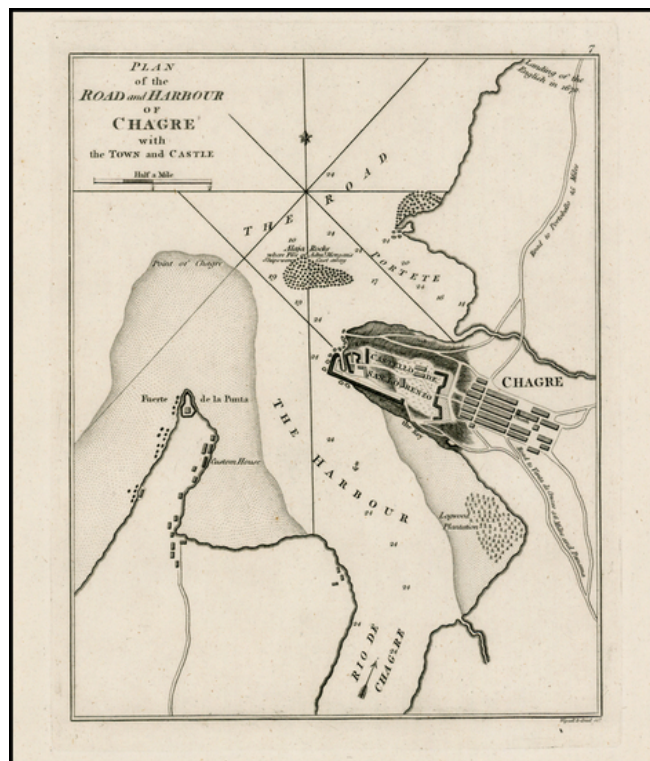

Barry Lawrence Ruderman Antique Maps Inc.

7407 La Jolla Boulevard
La Jolla, CA 92037

www.raremaps.com

(858) 551-8500
blr@raremaps.com

Plan of the Road and Harbour of Chagre with the Town and Castle

Stock#: 26848
Map Maker: Sayer & Bennett
Date: 1794
Place: London
Color: Uncolored
Condition: VG+
Size: 7 x 8.5 inches
Price: \$275.00

Description:

Rare plan of Chagres Harbor.

The map includes a plan of the Castello del San Lorenzo, town plan, roads, customes house and other features.

One of the earliest obtainable plans of the harbor.