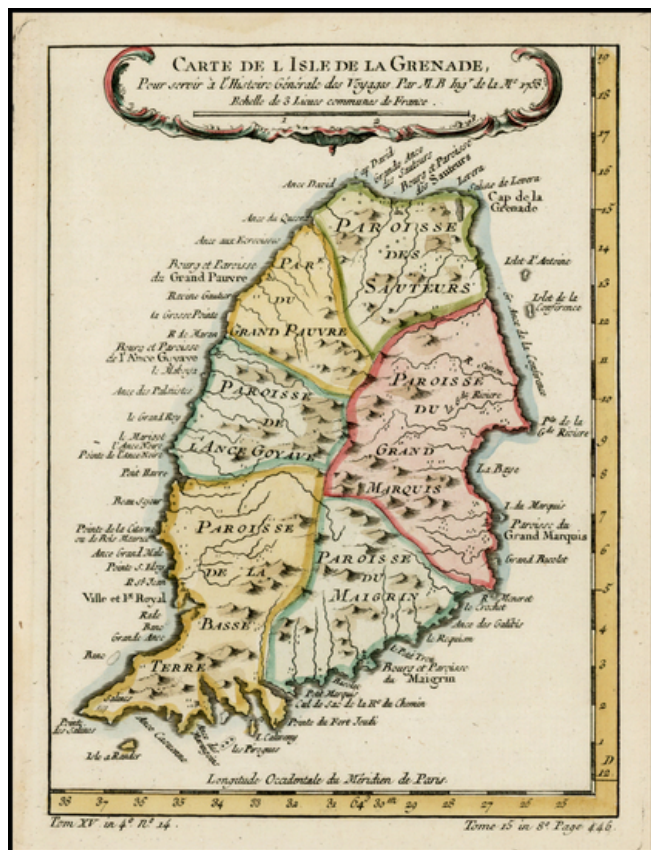

## Carte De L'Isle De La Grenade . . . 1758

**Stock#:** 26824  
**Map Maker:** Bellin  
**Date:** 1758  
**Place:** Paris  
**Color:** Hand Colored  
**Condition:** VG+  
**Size:** 8.5 x 6.5 inches  
**Price:** SOLD

### Description:

Detailed map of the Island of Grenada, showing remarkable detail for the period. Includes a large decorative title cartouche. From *Bellin's Petit Atlas Maritime*.