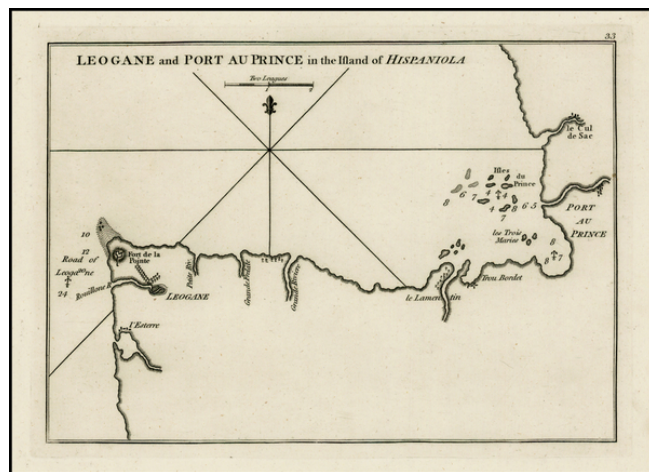

## Leogane and Port au Prince in the Island of Hispaniola

**Stock#:** 26753  
**Map Maker:** Sayer & Bennett  
**Date:** 1794  
**Place:** London  
**Color:** Uncolored  
**Condition:** VG+  
**Size:** 9.5 x 7 inches  
**Price:** SOLD

### Description:

Rare plan of the coast of Haiti, from Port Au Prince to Leogane first published by Sayer & Bennett.

Includes a detailed charting of the harbor, with soundings and anchorages, forts, islands and other details.

One of the earliest obtainable English language maps to focus on this region.