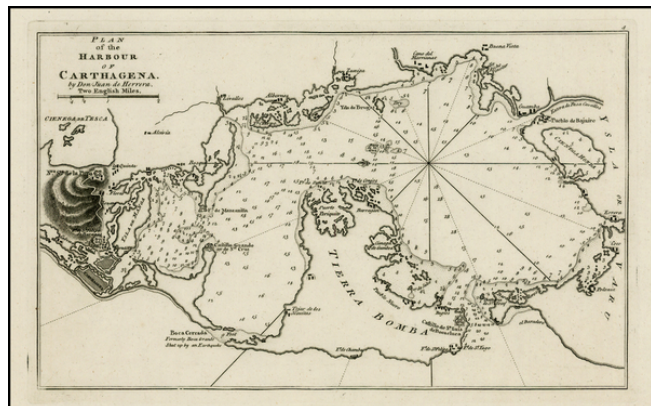

## Plan of the Harbour of Cartagena by Don Juan de Herrera

**Stock#:** 26715  
**Map Maker:** Sayer & Bennett  
**Date:** 1794  
**Place:** London  
**Color:** Uncolored  
**Condition:** VG+  
**Size:** 10.5 x 7.5 inches  
**Price:** SOLD

### Description:

Rare plan of Cartagena, based upon a Spanish Survey by Don Juan de Herrera y Sotomayor.

The map includes a town plan, roads, several castles and a number of other place names.

Herrera y Sotomayor, a military engineer, is perhaps best known for the reconstruction of Cartagena, following the destruction of the town by Admiral Vernon.