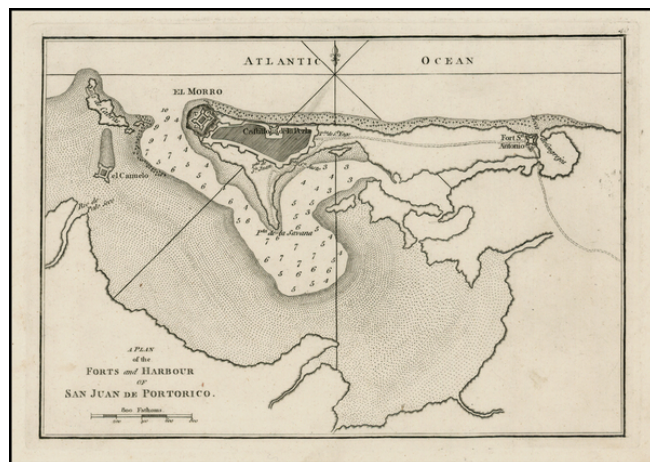

## A Plan of the Forts and Harbour of San Juan Portorico

**Stock#:** 26696  
**Map Maker:** Sayer & Bennett  
**Date:** 1794  
**Place:** London  
**Color:** Uncolored  
**Condition:** VG+  
**Size:** 10.5 x 7.5 inches  
**Price:** SOLD

### Description:

Rare early plan of the San Juan, first published by Sayer & Bennett, one of the earliest obtainable English Plans of San Juan Harbor.

Includes a detailed charting of the harbor, with soundings and anchorages, plan of the city and a number of other place names.

There are very few printed plans of San Juan Harbor from the 18th Century.