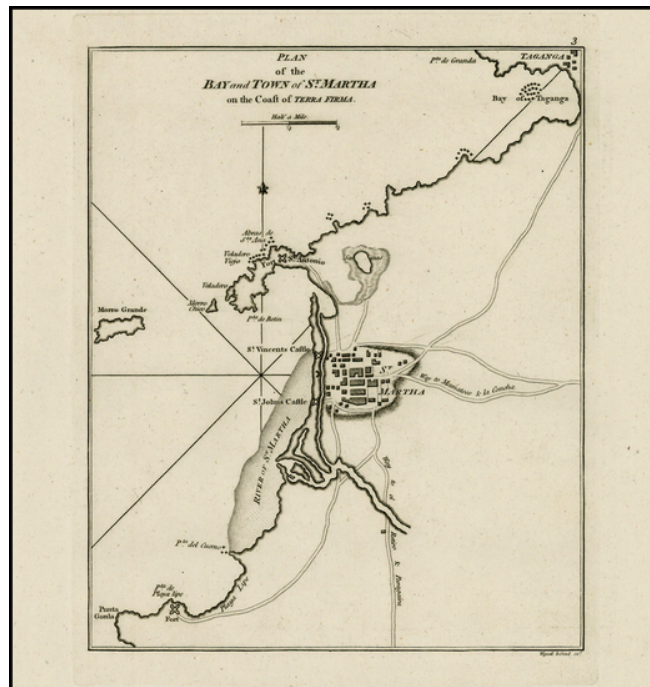

## Plan of the Town of St. Martha on the Coast of Terra Firma

**Stock#:** 26646  
**Map Maker:** Sayer & Bennett  
**Date:** 1794  
**Place:** London  
**Color:** Uncolored  
**Condition:** VG+  
**Size:** 8.5 x 7 inches  
**Price:** SOLD

### Description:

Rare plan of the entrance of Santa Marta, Colombia, from the Bay of Taganga in the North to Punta Gorda in the south.

The map includes a town plan, roads, several castles, Punta de Betin, Fort San Antonio and a number of other place names.