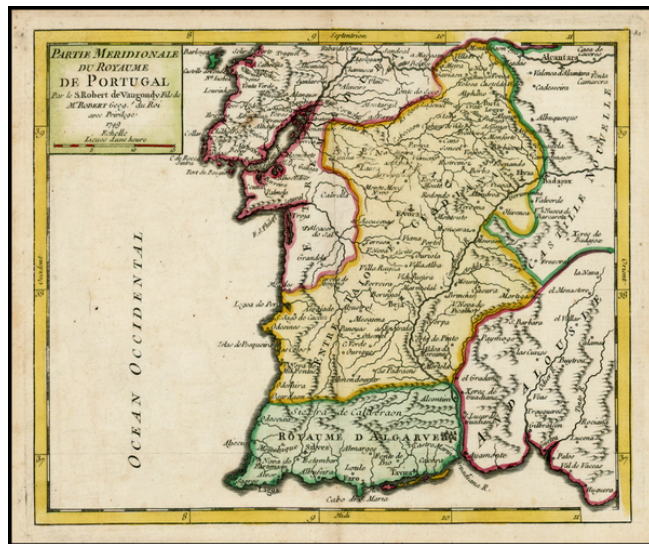

Barry Lawrence Ruderman Antique Maps Inc.

7407 La Jolla Boulevard
La Jolla, CA 92037

www.raremaps.com

(858) 551-8500
blr@raremaps.com

Partie Meridionale Du Royaume De Portugal . . . 1749

Stock#: 26635
Map Maker: de Vaugondy
Date: 1749
Place: Paris
Color: Hand Colored
Condition: VG+
Size: 6.5 x 7.5 inches
Price: SOLD

Description:

Detailed map of the Southern part of Portugal, from De Vaugondy's *Atlas Portatif*.

Detailed Condition: