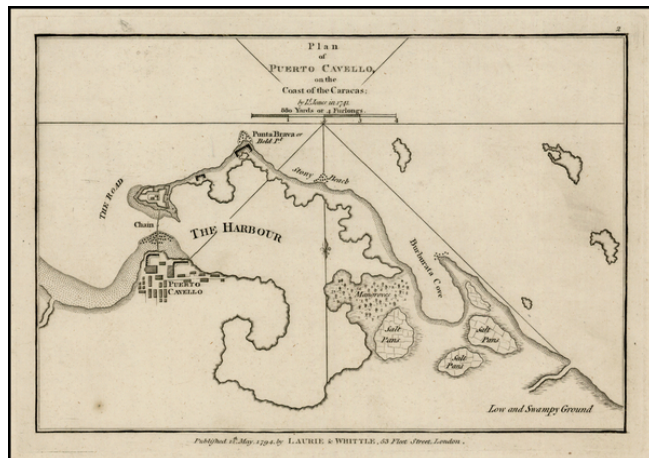

## Puerto Cavello on the Coast of Caracas; by Lt. Jones in 1741

**Stock#:** 26585  
**Map Maker:** Sayer & Bennett  
**Date:** 1794  
**Place:** London  
**Color:** Uncolored  
**Condition:** VG+  
**Size:** 10 x 7 inches  
**Price:** \$175.00

### Description:

Rare plan of Puerto Cavello, Venezuela, first published by Sayer & Bennett.

Includes a town plan, detailed charting of the harbor, with soundings and anchorages, forts, islands and other details.

One of the earliest obtainable English language maps to focus on this region.