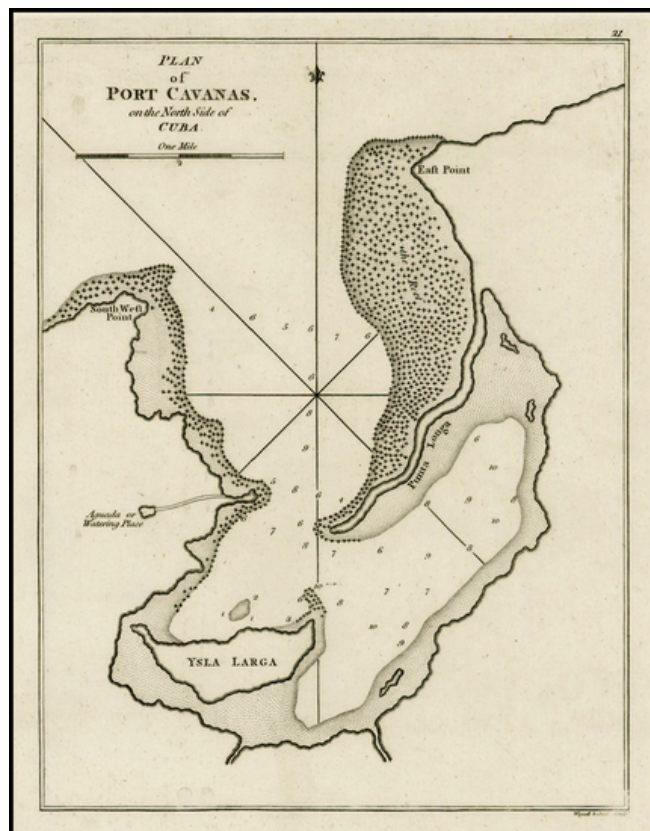

Barry Lawrence Ruderman Antique Maps Inc.

7407 La Jolla Boulevard
La Jolla, CA 92037

www.raremaps.com

(858) 551-8500
blr@raremaps.com

Plan of Port Cavanas, on the North Side of Cuba

Stock#: 26572
Map Maker: Sayer & Bennett
Date: 1794
Place: London
Color: Uncolored
Condition: VG+
Size: 10 x 7 inches
Price: SOLD

Description:

Rare early plan of the Port of Cavana, first published by Sayer & Bennett, one of the earliest obtainable English Plans of the harbor.

Includes a detailed charting of the harbor, with soundings and anchorages, and place names.