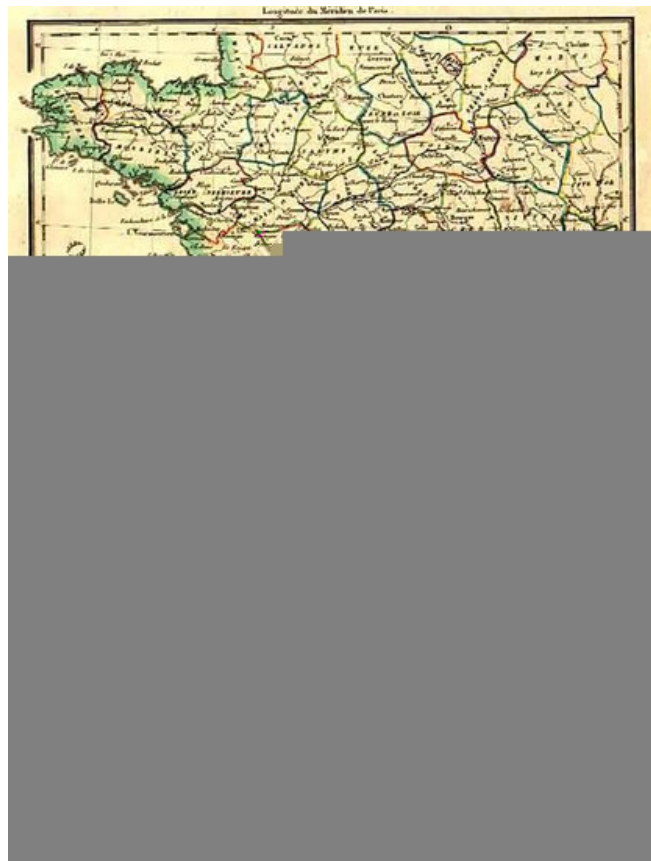

Barry Lawrence Ruderman Antique Maps Inc.

7407 La Jolla Boulevard
La Jolla, CA 92037

www.raremaps.com

(858) 551-8500
blr@raremaps.com

Partie Occidentale de L'Empire Francais

Stock#: 2654
Map Maker: Malte-Brun
Date: 1812
Place: Paris
Color: Outline Color
Condition: VG+
Size: 12 x 9 inches
Price: SOLD

Description:

Finely engraved map, embellished with an attractive vignette, engraved by Chamouin and drawn by Giraldon. Malte Brun's Atlas Complet Du Precis De La Geographie Universelle... published in Paris in 1812 and after is an often overlooked gem of contemporary cartography. A review of its preface indicates that Malte-Brun incorporated information from a number of