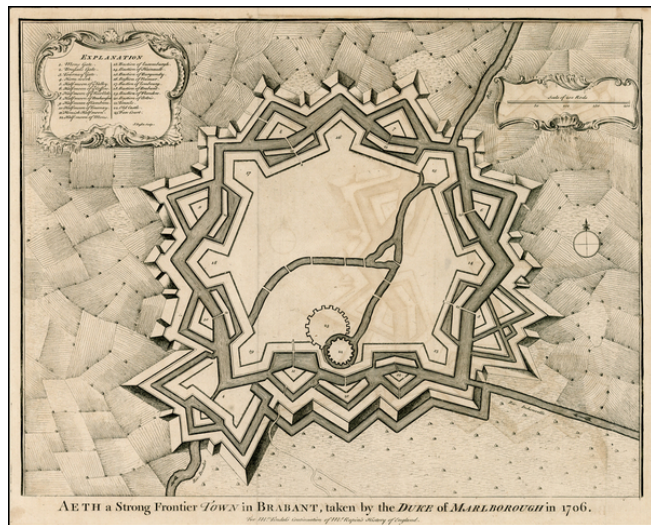

Barry Lawrence Ruderman Antique Maps Inc.

7407 La Jolla Boulevard
La Jolla, CA 92037

www.raremaps.com

(858) 551-8500
blr@raremaps.com

Aeth a Strong Frontier Town in Brabant, taken by the Duke of Marlborough in 1706

Stock#: 26433
Map Maker: Rapin de Thoyras
Date: 1740
Place: London
Color: Uncolored
Condition: VG
Size: 18.5 x 14 inches
Price: SOLD

Description:

View of Aeth

Detailed Condition: