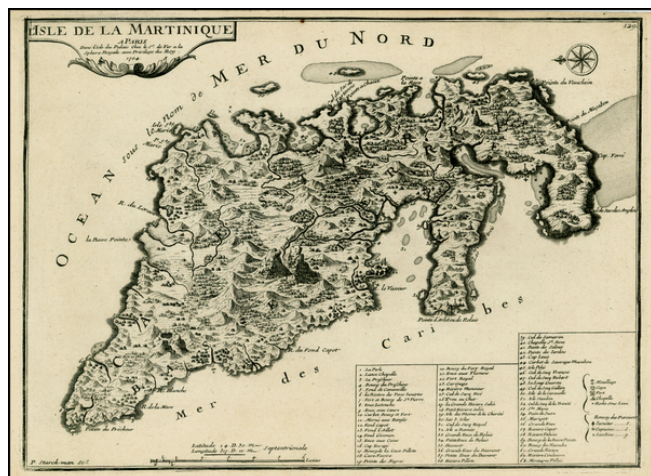

## L'Isle de la Martinique . . . 1704

**Stock#:** 26376  
**Map Maker:** de Fer  
  
**Date:** 1705  
**Place:** Paris  
**Color:** Uncolored  
**Condition:** VG+  
**Size:** 13 x 9.5 inches  
  
**Price:** \$ 175.00

### Description:

Detailed map of Martinique, oriented with east at the top. From De Fer's *Atlas Curieux*.

The map provides a remarkable topographical and geographical look at Martinique, including forts, churches, anchorages, towns, rivers, mountains, bays, harbors, smaller islands, etc. Key lists over 60 points of interest.