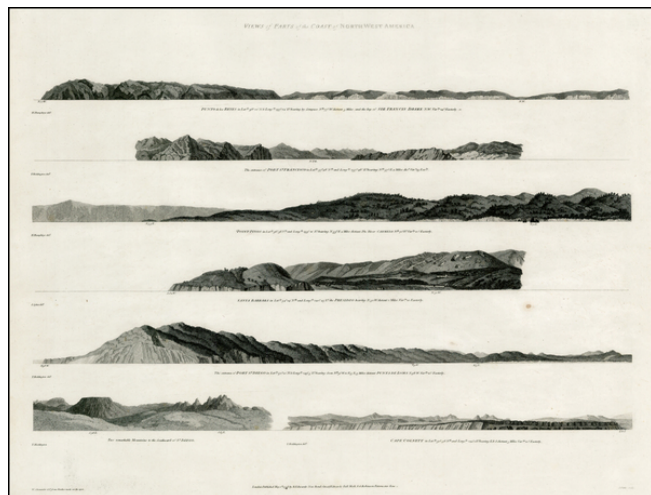

**Barry Lawrence Ruderman
Antique Maps Inc.**

7407 La Jolla Boulevard
La Jolla, CA 92037

www.raremaps.com

(858) 551-8500
blr@raremaps.com

[California Views] Views of Parts of the Coast of Northwest America (Punto de los Reyes, San Francisco, Point Pinos, Santa Barbara, San Diego, and Cape Colnett)

Stock#: 26351
Map Maker: Vancouver
Date: 1798
Place: London
Color: Uncolored
Condition: VG
Size: 21 x 17 inches
Price: SOLD

Description:

Detailed set of profile views of the Coast of California, including Santa Barbara, San Diego (2 views), San Francisco, Point Reyes & Drake's Bay, and Point Pinos and Cape Colnett, south of Ensenada.

The view of Santa Barbara shows a number of buildings, including the Mission of Santa Barbara. The view of San Diego extends from Point Loma to the modern day National City area.

Detailed Condition: