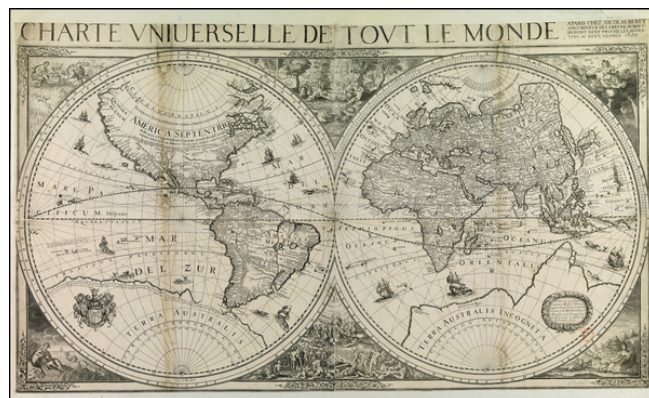

Barry Lawrence Ruderman Antique Maps Inc.

7407 La Jolla Boulevard
La Jolla, CA 92037

www.raremaps.com

(858) 551-8500
blr@raremaps.com

Charte Universelle De Tout Le Monde . . . 1650

Stock#: 26328
Map Maker: Berrey
Date: 1650
Place: Paris
Color: Uncolored
Condition:
Size: 43 x 25 inches
Price: SOLD

Description:

The 1650 Berrey map is the earliest known example of this map to survive. The map was reissued in 1668 by Hubert Jaillot, with decorative panels above the map showing mounted horsemen and panels of text and smaller maps around the map image, from Berrey's rare world atlas.

The map was first issued in 1644. It includes a long note at the bottom of the western hemisphere discussing Brouwar's discoveries in 1643 and may be the earliest printed map to record this information. The 1644 edition was unknown until a copy appeared at auction in 2009, purchased by Barry Lawrence Ruderman Antique Maps in partnership with another dealer. This 1644 edition had a different set of Berrey's smaller maps around the main map image, but did not include the horsemen.

The example illustrated here is the only known surviving example of the 1650 edition of the map, which lacks all of the panels surrounding the map. This image is taken from the BNF Library and was not offered for sale by this firm. We offer the image for reference purposes only.