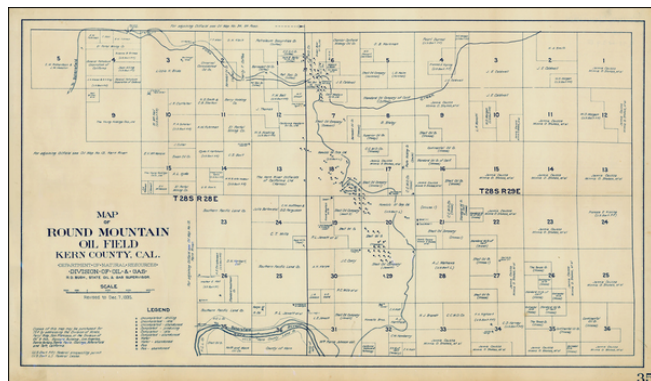

Barry Lawrence Ruderman Antique Maps Inc.

7407 La Jolla Boulevard
La Jolla, CA 92037

www.raremaps.com

(858) 551-8500
blr@raremaps.com

Map of the Round Mountain Oil Field, Kern County, Cal. Department of Natural Resources. Division Oil & Gas. . . . Revised to Oct. 12, 1935.

Stock#: 26316
Map Maker: California Department of Natural Resources
Date: 1935
Place: n.p.
Color: Uncolored
Condition: VG
Size: 30 x 22 inches
Price: SOLD

Description:

Detailed map of the Round Mountain Oil Field, showing the ownership claims in area.

Includes a legend noting Uncompleted drilling, uncompleted idle, uncompleted abandoned wells, completed producing wells, completed and idle wells, completed abandoned wells, water wells, abandoned water wells, gas wells and abandoned gas wells.