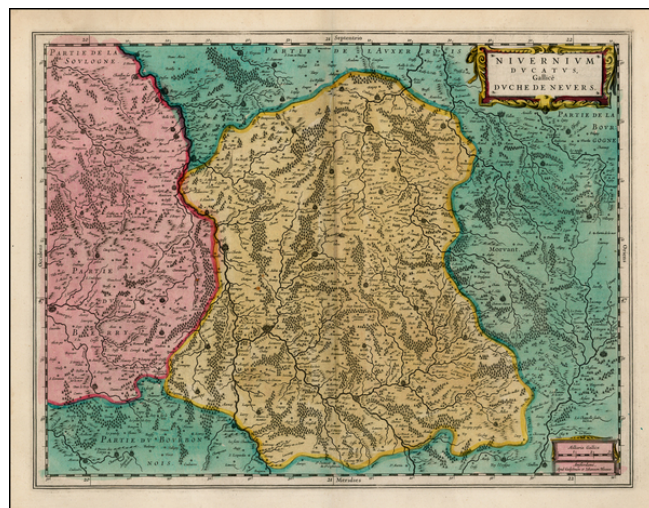

Barry Lawrence Ruderman Antique Maps Inc.

7407 La Jolla Boulevard
La Jolla, CA 92037

www.raremaps.com

(858) 551-8500
blr@raremaps.com

Nivernium Ducatus Gallice Duché De Nevers

Stock#: 26237
Map Maker: Blaeu
Date: 1642
Place: Amsterdam
Color: Hand Colored
Condition: VG
Size: 20 x 15 inches
Price: \$85.00

Description:

Decorative map of the Nevers region, centered on Nevers and the Loire River Valley.

Cartouches and other embellishments.

Detailed Condition:

Old Color