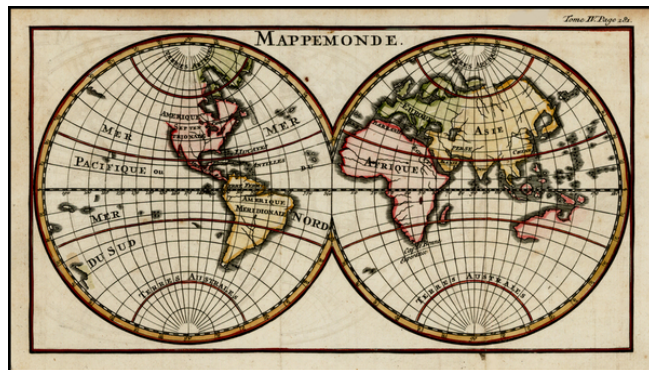

## Mappmonde

**Stock#:** 26225  
**Map Maker:** Anonymous

**Date:** 1740 circa  
**Place:** n.p.  
**Color:** Hand Colored  
**Condition:** VG  
**Size:** 8 x 6 inches

**Price:** SOLD

### Description:

Charming mid 18th Century map of the World, showing the cartographic knowledge of the period, on the eve of the Great Explorations of the Pacific Ocean.

Incomplete Australian and New Zealand Coastline. The northwest coast of America is also incomplete and a piece of the curious land bridge that connected the NE Coast of Asia to the NW Coast of America is still shown.