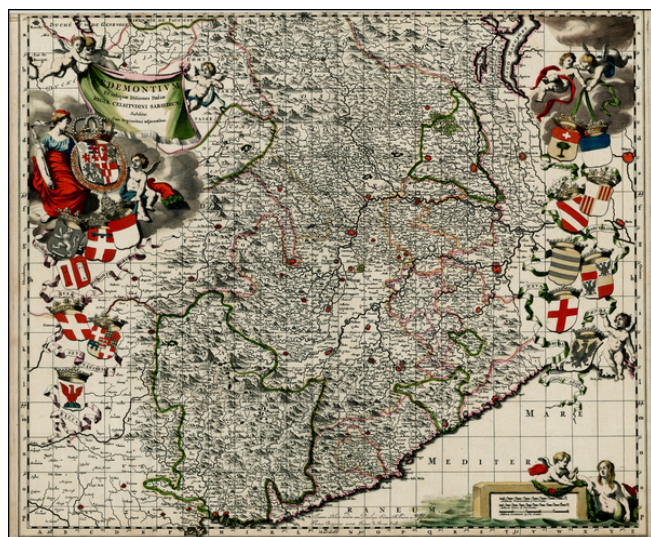

Barry Lawrence Ruderman Antique Maps Inc.

7407 La Jolla Boulevard
La Jolla, CA 92037

www.raremaps.com

(858) 551-8500
blr@raremaps.com

Pedemontium et reliquae Ditiones Italiae Regia Celsitudini Sabaudicae Subditae Cum Regionibus adjacentibus

Stock#: 26162
Map Maker: Blaeu
Date: 1682
Place: Amsterdam
Color: Hand Colored
Condition: VG
Size: 23 x 19.5 inches
Price: \$ 575.00

Description:

Nice old color example of Johannes Blaeu's map of the Pedemonte region, from Blaeu's *Theatrum Sabaudiae*, first published in 1680.

The map includes 16 coats of arms of various regions depicted on the map.

The map was engraved by J. de Broen and is based upon a map of the region by G.T. Borgonio. The map is quite scarce on the market and frequently appears trimmed into the printed image, as it was larger than most of the other maps and plans in the atlas.

Detailed Condition:

Trimmed at the top margin into the neat line, with some minor loss of printed image, as was frequently the case with this oversized map. Old Color.