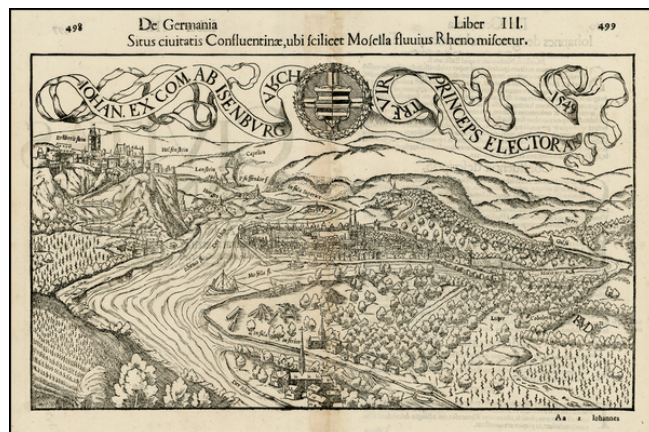

Barry Lawrence Ruderman Antique Maps Inc.

7407 La Jolla Boulevard
La Jolla, CA 92037

www.raremaps.com

(858) 551-8500
blr@raremaps.com

(Koblenz) Situs civitatis Confluentinae, ubi scilicet Mosella fluvius Rheno miscetur

Stock#: 26150
Map Maker: Munster
Date: 1570 circa
Place: Basle
Color: Hand Colored
Condition: VG
Size: 14 x 8.5 inches
Price: SOLD

Description:

Fine example of Munster's view of the confluence of the Rhine and Moselle Rivers, showing the town of Koblenz, coat of arms and other details.

Munster's *Cosmographia* was one of the most influential geographical works of the 16th Century. It was published in a number of editions over a half century and was continuously revised and updated to include new illustrations and updated information.