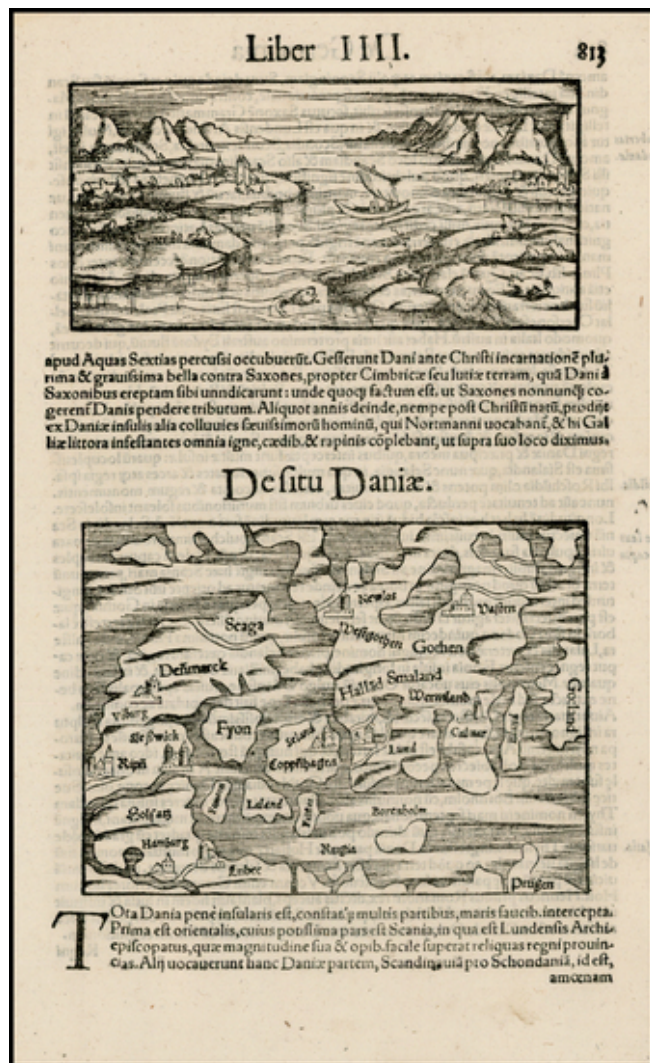

Barry Lawrence Ruderman Antique Maps Inc.

7407 La Jolla Boulevard
La Jolla, CA 92037

www.raremaps.com

(858) 551-8500
blr@raremaps.com

De situ Daniae [Scandinavia]

Stock#: 26040
Map Maker: Munster
Date: 1560 circa
Place: Basel
Color: Uncolored
Condition: VG
Size: 12 x 8 inches
Price: SOLD

Description:

Interesting map of the Soutenrn part of Scandinavia, extending from Denark and the Baltic Sea to Sweden and Gotland.

Sebastian Munster's Cosmography, first published in 1544, was the most influential work of its type published in the 16th and early 17th Century, with subsequent expansion and reprinting of the work from 1544 to 1628.

**Barry Lawrence Ruderman
Antique Maps Inc.**

7407 La Jolla Boulevard
La Jolla, CA 92037

www.raremaps.com

(858) 551-8500
blr@raremaps.com

De situ Daniae [Scandinavia]

Detailed Condition: