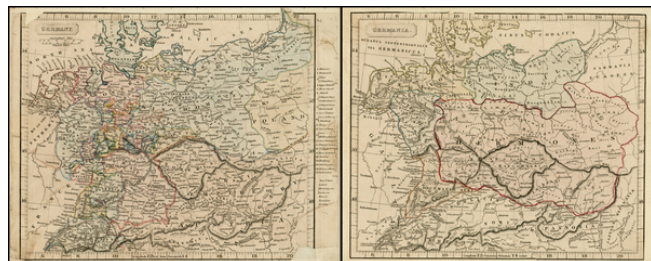

## Germany (and) Germania

**Stock#:** 25971  
**Map Maker:** Arrowsmith  
**Date:** 1842  
**Place:** London  
**Color:** Hand Colored  
**Condition:** VG  
**Size:** 10 x 8 inches (each)  
**Price:** SOLD

### Description:

Interesting pair of maps of the the German Empire, ancient and modern.

The pair of maps was prepared by Arrowsmith in an atlas intended to provide a comparison of ancient and modern regions.