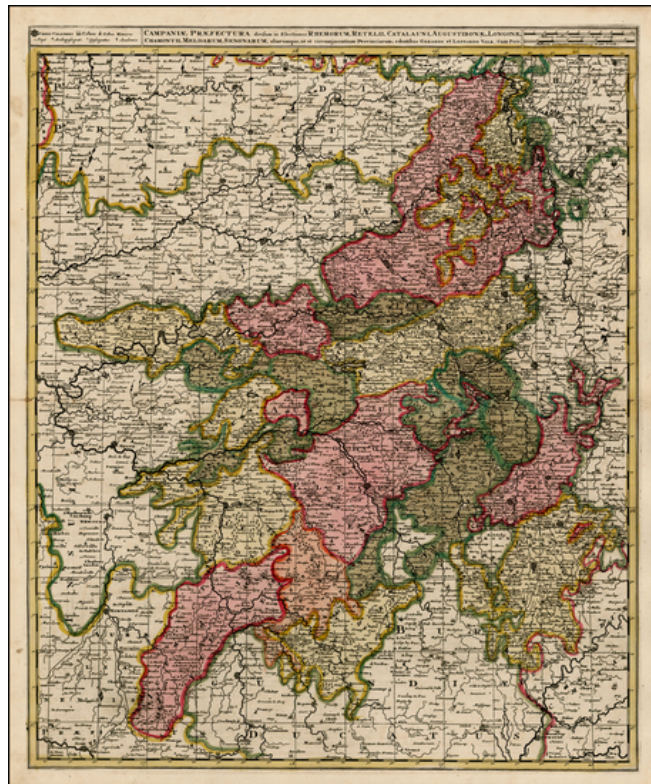

**Barry Lawrence Ruderman
Antique Maps Inc.**

7407 La Jolla Boulevard
La Jolla, CA 92037

www.raremaps.com

(858) 551-8500
blr@raremaps.com

**Campaniae Praefectura divisum in Electiones Rhemorum, Retelii, Catalauni,
Augustibonae, Longonae, Chamontii, Meldarum, Senonarum, aliarumque ut et
circumjacentium Provinciarum . . .**

Stock#: 25945
Map Maker: Valk
Date: 1700 circa
Place: Amstrerdam
Color: Hand Colored
Condition: VG
Size: 23.5 x 19.5 inches
Price: \$ 125.00

Description:

Detailed map of the Champagne region of France.

Old Color. Double Thick Paper.

Detailed Condition:

Old Color.