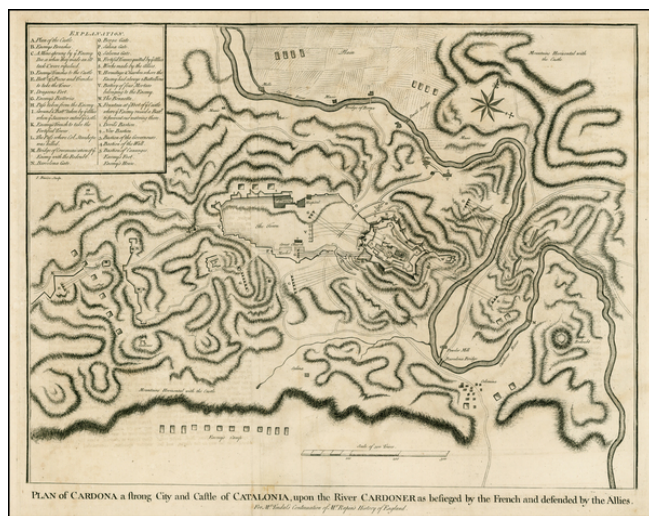

Barry Lawrence Ruderman Antique Maps Inc.

7407 La Jolla Boulevard
La Jolla, CA 92037

www.raremaps.com

(858) 551-8500
blr@raremaps.com

Plan of Cardona a strong City and Castle of Catalonial, upon the River Cardoner as besieged by the French and defended by the Allies

Stock#: 25830
Map Maker: Rapin de Thoyras
Date: 1740
Place: London
Color: Hand Colored
Condition: VG
Size: 18.5 x 14 inches
Price: SOLD

Description:

Striking plan of Cardona, showing the siege of the town, fortifications, battery placements, etc.