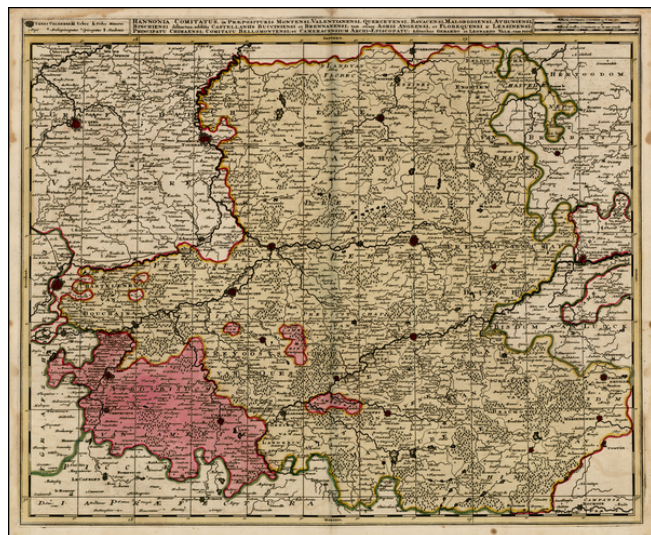

**Stock#:** 25793  
**Map Maker:** Valk  
**Date:** 1700 circa  
**Place:** Amstredam  
**Color:** Hand Colored  
**Condition:** VG  
**Size:** 23.5 x 19.5 inches  
**Price:** \$95.00

**Description:**

Detailed regional map, extending from Lille and Douay in the west and Charleroy and Phlippeville in the east, centered on Valenciennes, Conde, Mons, S. Amande, Cambrai, Tournay, etc.

**Detailed Condition:**

Old Color. Marginal staining.