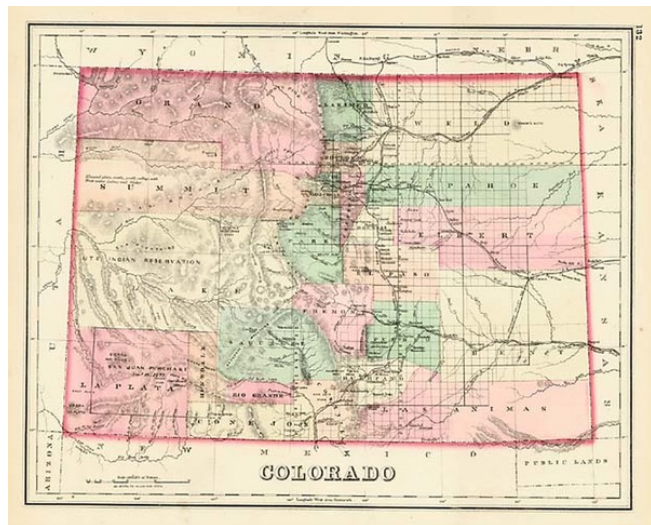

Barry Lawrence Ruderman Antique Maps Inc.

7407 La Jolla Boulevard
La Jolla, CA 92037

www.raremaps.com

(858) 551-8500
blr@raremaps.com

Colorado

Stock#: 2576
Map Maker: Gray
Date: 1875
Place: Philadelphia
Color: Hand Colored
Condition: VG+
Size: 15 x 12 inches
Price: SOLD

Description:

Detailed map, colored by counties and showing Indian Reservations, mountains w/elevations, lakes, some townships, roads, railroads, stations, towns, etc. One of the best regional maps of Colorado to appear in an atlas and one of the earliest to show Colorado as a single state.