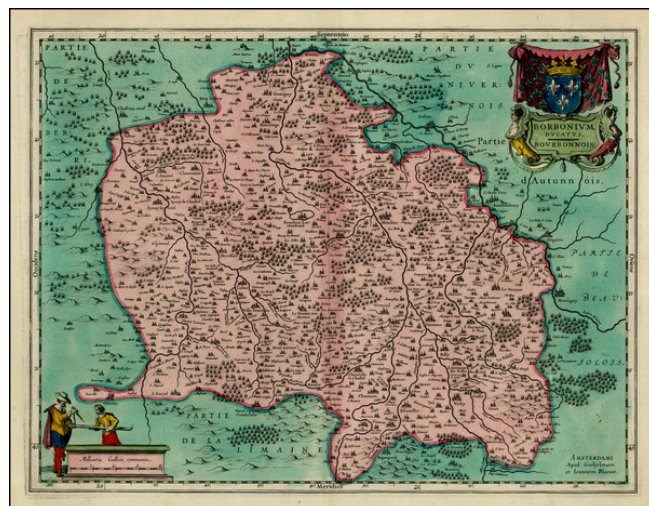

## Borbonium Ducatus -- Bourbonnois

**Stock#:** 25677  
**Map Maker:** Blaeu  
**Date:** 1642  
**Place:** Amsterdam  
**Color:** Hand Colored  
**Condition:** VG  
**Size:** 20 x 16 inches  
**Price:** \$85.00

### Description:

Decorative map of the Bourbon region, with large cartouche, coat of arms and military scale of miles.

### Detailed Condition:

Old Color