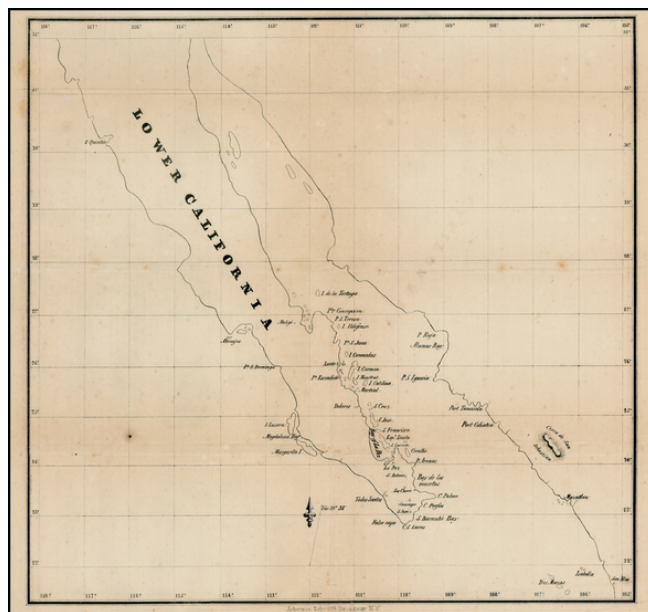

Barry Lawrence Ruderman Antique Maps Inc.

7407 La Jolla Boulevard
La Jolla, CA 92037

www.raremaps.com

(858) 551-8500
blr@raremaps.com

[Lower California]

Stock#: 25667
Map Maker: Ackerman Lithg.
Date: 1850
Place: New York
Color: Uncolored
Condition: VG
Size: 13 x 12.5 inches
Price: \$145.00

Description:

Early map of Baja California, printed in connection with an early Government exploration of the region.

Detailed Condition: