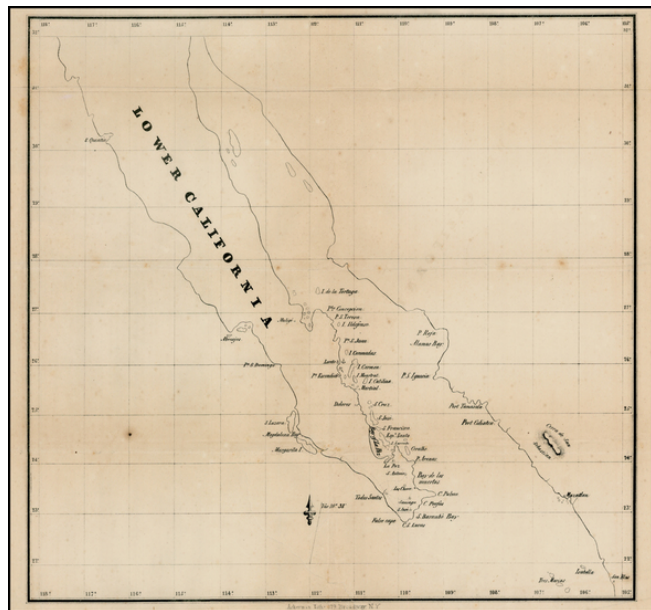

## [Lower California]

**Stock#:** 25667  
**Map Maker:** Ackerman Lithg.  
**Date:** 1850  
**Place:** New York  
**Color:** Uncolored  
**Condition:** VG  
**Size:** 13 x 12.5 inches  
**Price:** \$ 145.00

### Description:

Early map of Baja California, printed in connection with an early Government exploration of the region.