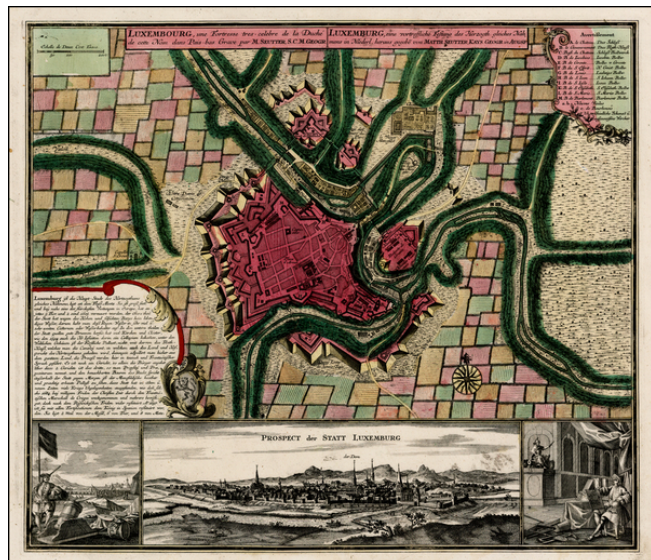

Barry Lawrence Ruderman Antique Maps Inc.

7407 La Jolla Boulevard
La Jolla, CA 92037

www.RareMaps.com

(858) 551-8500
blr@RareMaps.com

Luxembourg, une Fortresse tres-celebre de la Duché de Cette Nom dans Pais-bas . . .

Stock#: 25646
Map Maker: Seutter
Date: 1730 circa
Place: Augsburg
Color: Hand Colored
Condition: VG+
Size: 23 x 19.5 inches
Price: \$1,800.00

Description:

Fine old color example of Seutter's decorative and highly detailed plan of Luxembourg, with a striking view of the City below.

The view below the map shows the city and two military views to the left and right of the main prospect of the City.

Detailed Condition: